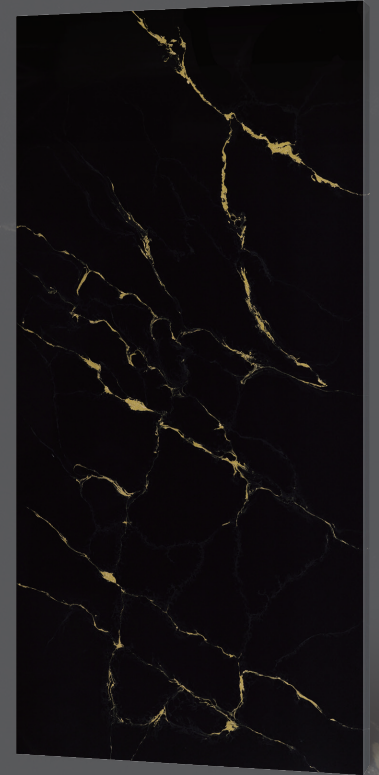

New

6047

FULL BODY

Etna

Spec

126*63" / 138*79" Polished

Crystalline Silica Free Available For Special Order

Etna, inspired by the legendary and ever-active Mount Etna in Italy, captures the breathtaking grandeur of volcanic landscapes. Its deep black base, accented with bold golden veining, resembles molten lava dancing under a starlit sky, radiating the fiery brilliance of life. The flowing patterns whisper of nature's untamed energy and transformative power, seamlessly blending raw strength with ethereal elegance. The golden veins trace the celestial paths of light and fire, exuding an aura of timeless magnificence and grandeur.