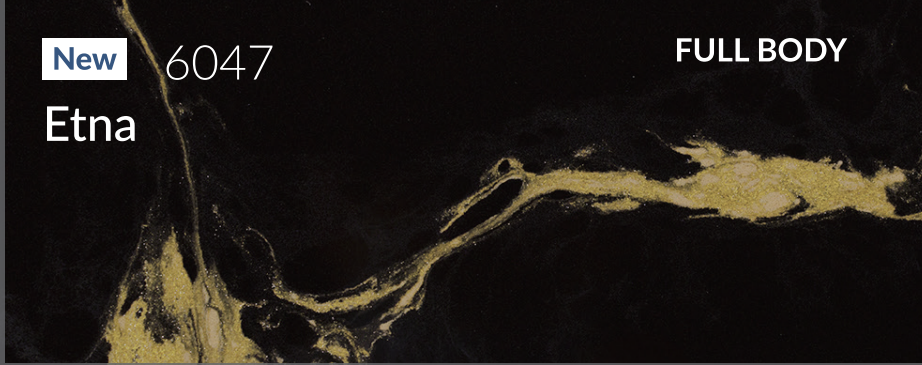

New

6047

FULL BODY

Etna

Spec

126*63" / 138*79" Polished

Crystalline Silica Free Available For Special Order

Etna, inspired by the legendary and ever-active Mount Etna in Italy, captures the breathtaking grandeur of volcanic landscapes. Its deep black base, accented with bold golden veining, resembles molten lava dancing under a starlit sky, radiating the fiery brilliance of life. The flowing patterns whisper of nature's untamed energy and transformative power, seamlessly blending raw strength with ethereal elegance. The golden veins trace the celestial paths of light and fire, exuding an aura of timeless magnificence and grandeur.