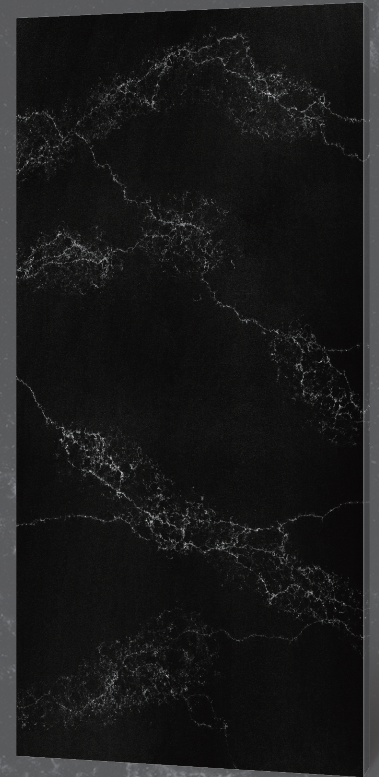

New

5121

FULL BODY

Tucson Lightning

Spec

126*63" / 138*79" Polished

Crystalline Silica Free Available For Special Order

Tucson Lightning captures the dramatic essence of Arizona's stormy nights. This striking surface, with its deep black background interlaced with vivid white veins, reflects the raw power and beauty of lightning illuminating the dark sky. The veins, like flashes of lightning, streak across the stone, adding electrifying elegance and bold character to any space. Each line tells a story of nature's untamed energy, blending storm intensity with the timeless allure of night.