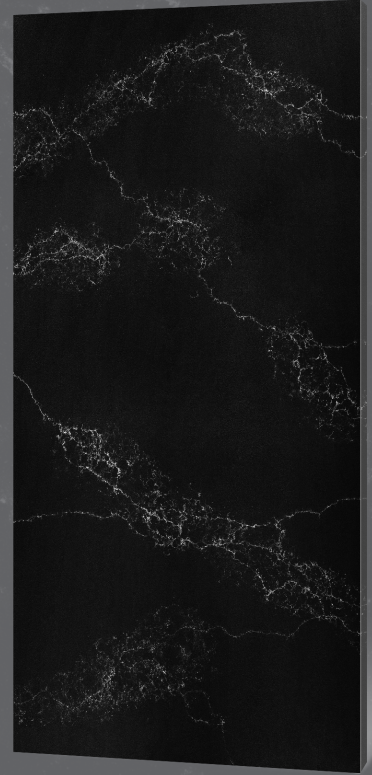

New

5121

FULL BODY

Tucson Lightning

Spec

127*64" / 139*80" Polished

Crystalline Silica Free Available For Special Order

Tucson Lightning captures the dramatic essence of Arizona's stormy nights. This striking surface, with its deep black background interlaced with vivid white veins, reflects the raw power and beauty of lightning illuminating the dark sky. The veins, like flashes of lightning, streak across the stone, adding electrifying elegance and bold character to any space. Each line tells a story of nature's untamed energy, blending storm intensity with the timeless allure of night.