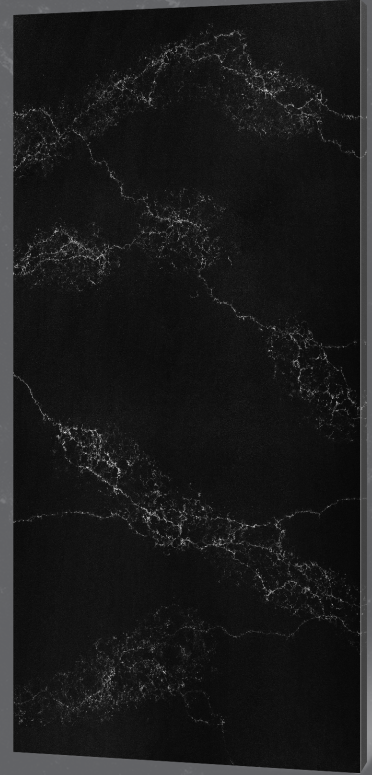

New

5121

FULL BODY

Tucson Lightning

Spec

126*63" / 138*79" Polished

Crystalline Silica Free Available For Special Order

Tucson Lightning captures the dramatic essence of Arizona's stormy nights. This striking surface, with its deep black background interlaced with vivid white veins, reflects the raw power and beauty of lightning illuminating the dark sky. The veins, like flashes of lightning, streak across the stone, adding electrifying elegance and bold character to any space. Each line tells a story of nature's untamed energy, blending storm intensity with the timeless allure of night.